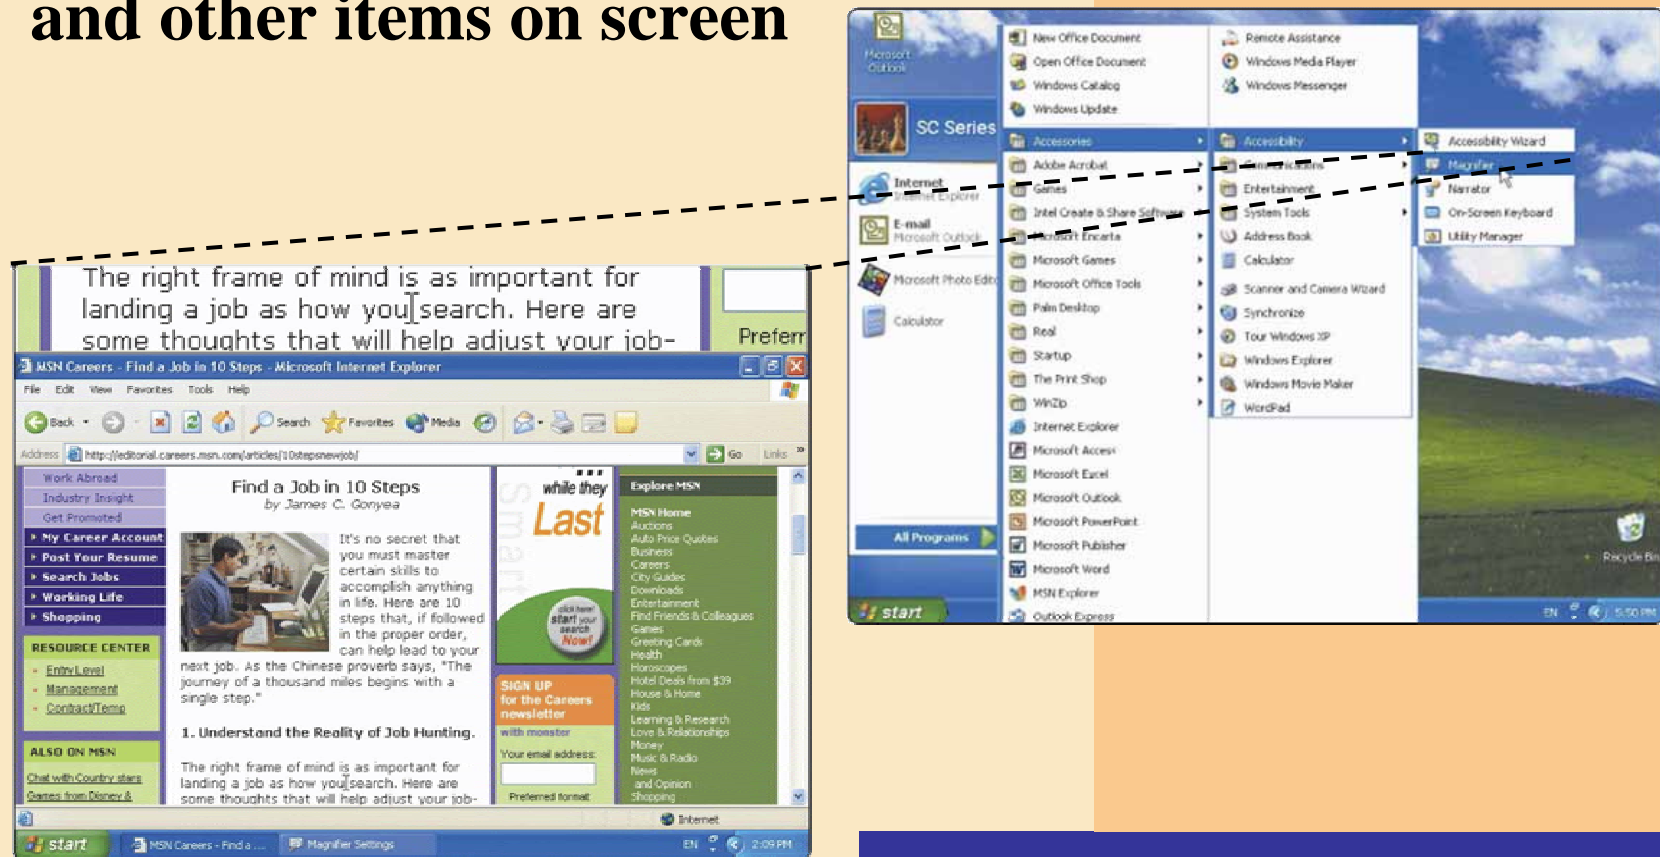

Output Devices for Physically Challenged Users

What is the **Magnifier** command?

- **Windows Magnifier command enlarges text and other items on screen**