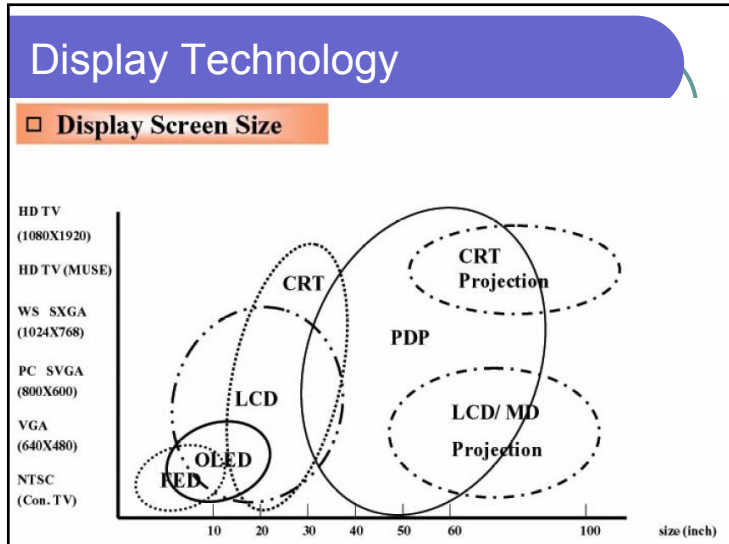

Display

- ## Display
- **Display technology** - Currently, the choices are mainly between CRT and LCD technologies.
 - **Cable technology** - VGA and DVI are the two most common.
 - **Viewable area** (usually measured diagonally)
 - **Aspect ratio and orientation** (landscape or portrait)
 - **Maximum resolution**
 - **Brightness**
 - **Contrast**
 - **Dot pitch**
 - **Refresh rate** (CRT) or **response time** (LCD)
 - **Color depth**
 - **Amount of power consumption**
- <http://computer.howstuffworks.com/monitor.htm/printable>

- ## Display Technology
- CRT (cathode ray tube)
 - LCD (liquid crystal display)
 - PDP (plasma display panel)
 - LED (light emitting diode)
 - OLED (organic LED)

Cable Technology

Flat Panel with DVI card

- Plug monitor into **Digital Video Interface (DVI)** port on computer

Resolution

Standard	Suggested Resolution	Maximum Possible Colors
Monochrome Display Adapter (MDA)	720 x 350	1 for text
Video Graphics Array (VGA)	640 x 480	16
	320 x 200	256
Extended Graphics Array (XGA)	1024 x 768	256
	640 x 480	65,536
Super Video Graphics Array (SVGA)	800 x 600	16.7 million
	1024 x 768	16.7 million
	1280 x 1024	16.7 million
	1600 x 1200	16.7 million
Beyond SVGA	1920 x 1440	16.7 million
	2048 x 1536	16.7 million

Color Depth

Video Memory	Color Depth	Number of Colors	Maximum Resolution
1 MB	8-bit	256	1024 x 768
	16-bit	65,536	800 x 600
2 MB	8-bit	256	1024 x 768
	16-bit	65,536	1280 x 1024
	24-bit	16.7 million	800 x 600
4 MB	24-bit	16.7 million	1024 x 768
6 MB	24-bit	16.7 million	1280 x 1024
8 MB	32-bit	16.7 million	1600 x 1200
16 MB	32-bit	16.7 million	1920 x 1440
32 MB	32-bit	16.7 million	2048 x 1536
64 MB	32-bit	16.7 million	2048 x 1536
128 MB	32-bit	16.7 million	2048 x 1536