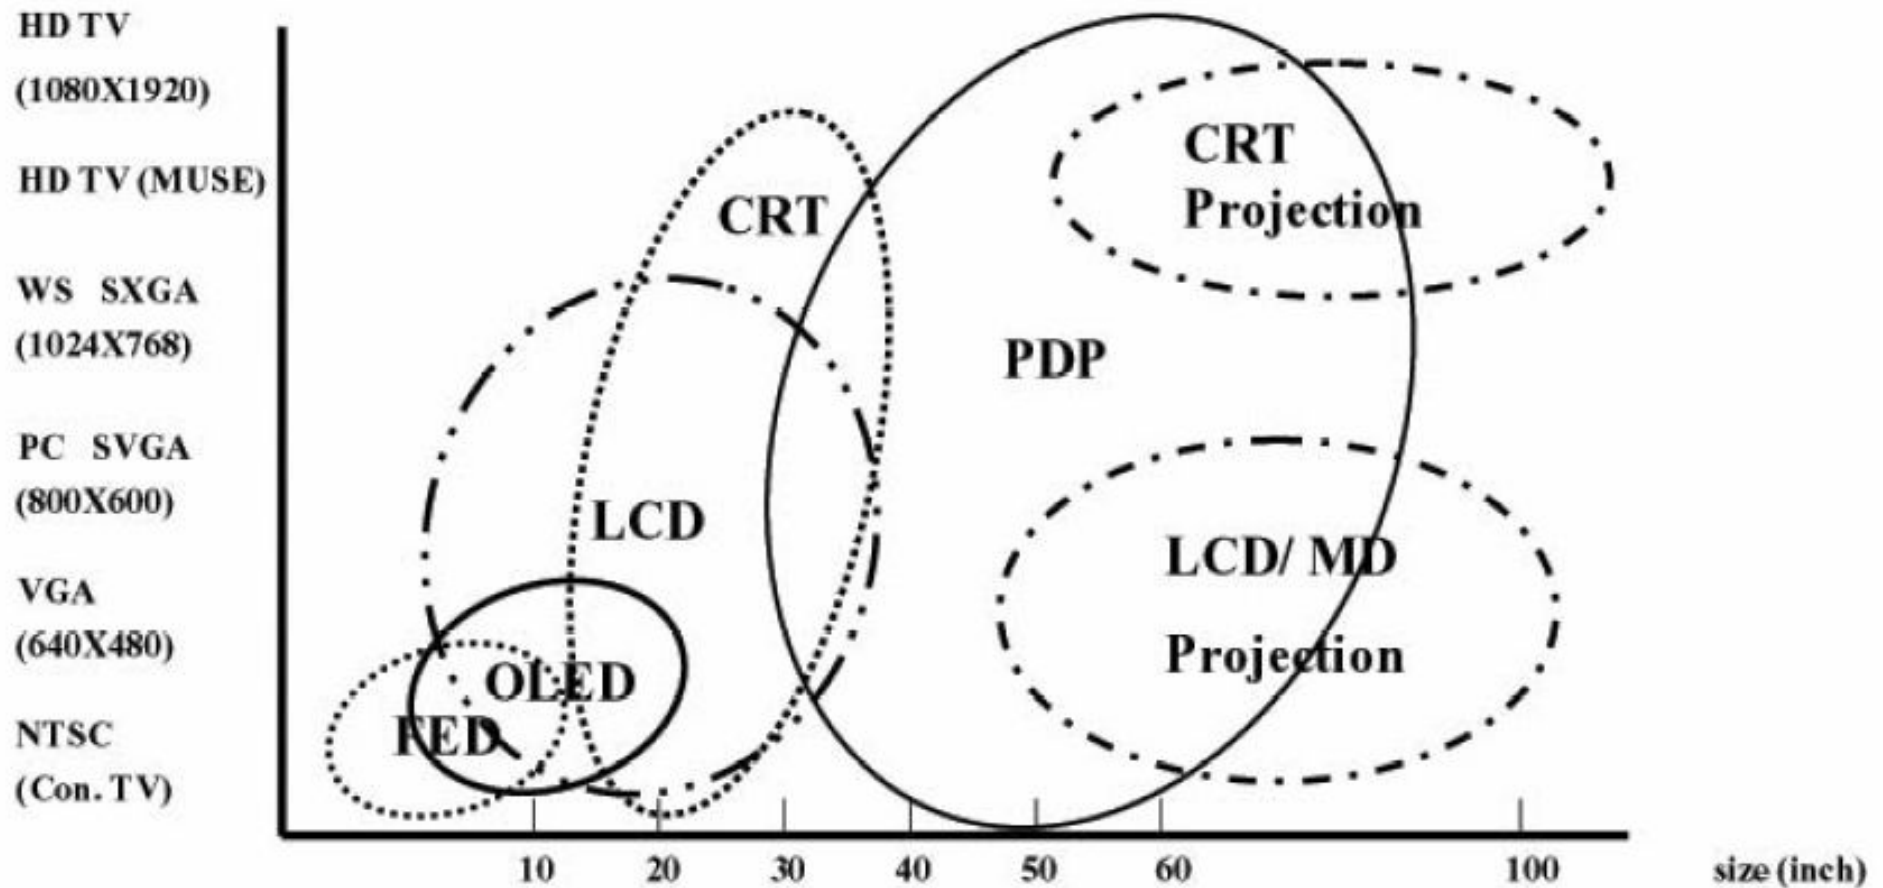

Display

Display

- **Display technology** - Currently, the choices are mainly between CRT and LCD technologies.
- **Cable technology** - VGA and DVI are the two most common.
- **Viewable area** (usually measured diagonally)
- **Aspect ratio and orientation** (landscape or portrait)
- **Maximum resolution**
- **Brightness**
- **Contrast**
- **Dot pitch**
- **Refresh rate** (CRT) or **response time** (LCD)
- **Color depth**
- **Amount of power consumption**

Display Technology

- CRT (cathode ray tube)
- LCD (liquid crystal display)
- PDP (plasma display panel)
- LED (light emitting diode)
- OLED (organic LED)

Display Technology

□ Display Screen Size

Cable Technology

Flat Panel with DVI card

- Plug monitor into **Digital Video Interface (DVI)** port on computer

Resolution

Standard	Suggested Resolution	Maximum Possible Colors
Monochrome Display Adapter (MDA)	720 x 350	1 for text
Video Graphics Array (VGA)	640 x 480	16
	320 x 200	256
Extended Graphics Array (XGA)	1024 x 768	256
	640 x 480	65,536
Super Video Graphics Array (SVGA)	800 x 600	16.7 million
	1024 x 768	16.7 million
	1280 x 1024	16.7 million
	1600 x 1200	16.7 million
Beyond SVGA	1920 x 1440	16.7 million
	2048 x 1536	16.7 million

Color Depth

Video Memory	Color Depth	Number of Colors	Maximum Resolution
1 MB	8-bit	256	1024 x 768
	16-bit	65,536	800 x 600
2 MB	8-bit	256	1024 x 768
	16-bit	65,536	1280 x 1024
	24-bit	16.7 million	800 x 600
4 MB	24-bit	16.7 million	1024 x 768
6 MB	24-bit	16.7 million	1280 x 1024
8 MB	32-bit	16.7 million	1600 x 1200
16 MB	32-bit	16.7 million	1920 x 1440
32 MB	32-bit	16.7 million	2048 x 1536
64 MB	32-bit	16.7 million	2048 x 1536
128 MB	32-bit	16.7 million	2048 x 1536