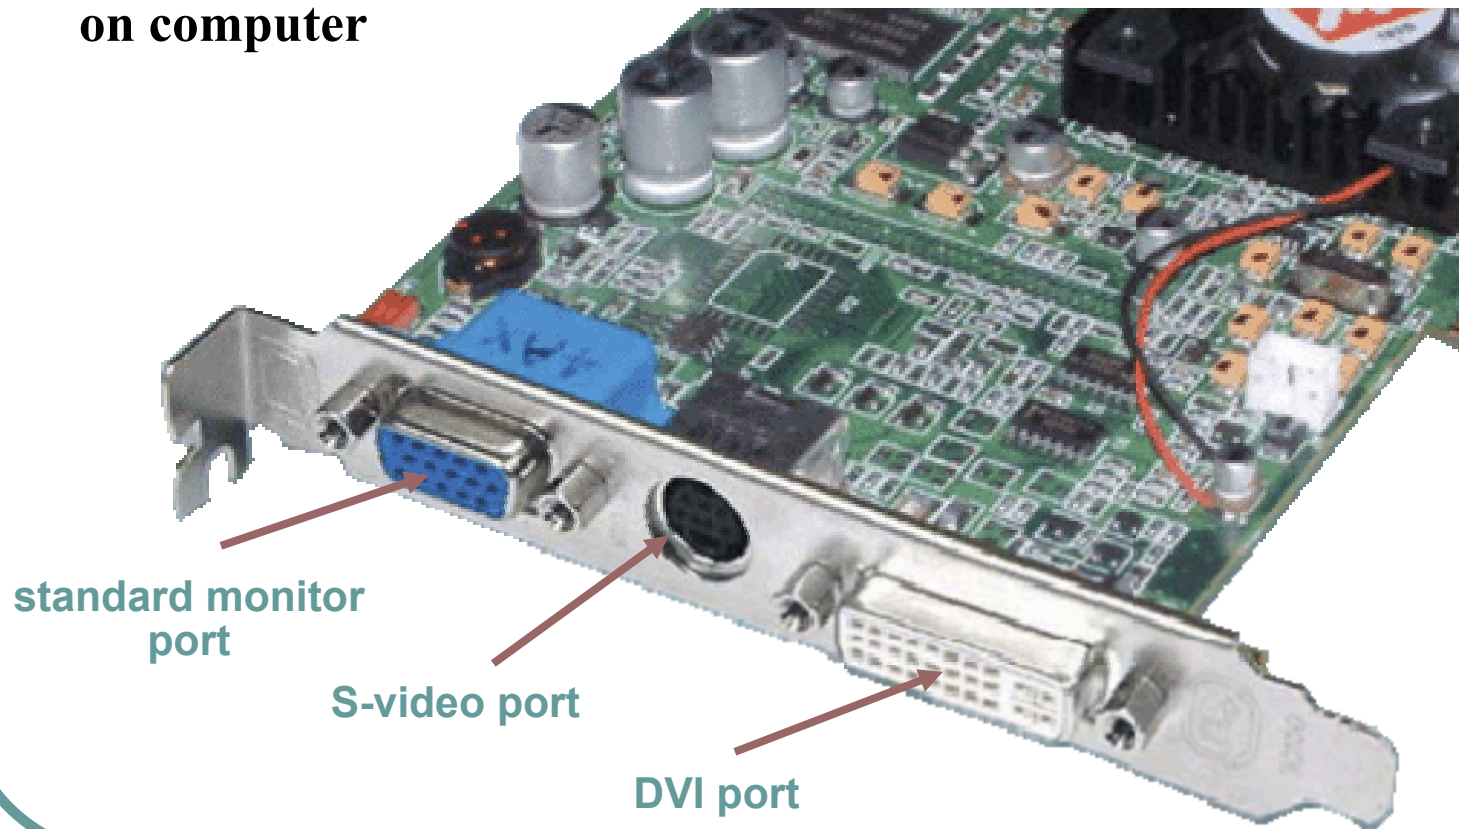

Display Technology

- CRT (cathode ray tube)
- LCD (liquid crystal display)
- PDP (plasma display panel)
- LED (light emitting diode)
- OLED (organic LED)

Display Technology

□ Display Screen Size

Cable Technology

Flat Panel with DVI card

- Plug monitor into **Digital Video Interface (DVI)** port on computer

Resolution

Standard	Suggested Resolution	Maximum Possible Colors
Monochrome Display Adapter (MDA)	720 x 350	1 for text
Video Graphics Array (VGA)	640 x 480	16
	320 x 200	256
Extended Graphics Array (XGA)	1024 x 768	256
	640 x 480	65,536
Super Video Graphics Array (SVGA)	800 x 600	16.7 million
	1024 x 768	16.7 million
	1280 x 1024	16.7 million
	1600 x 1200	16.7 million
Beyond SVGA	1920 x 1440	16.7 million
	2048 x 1536	16.7 million