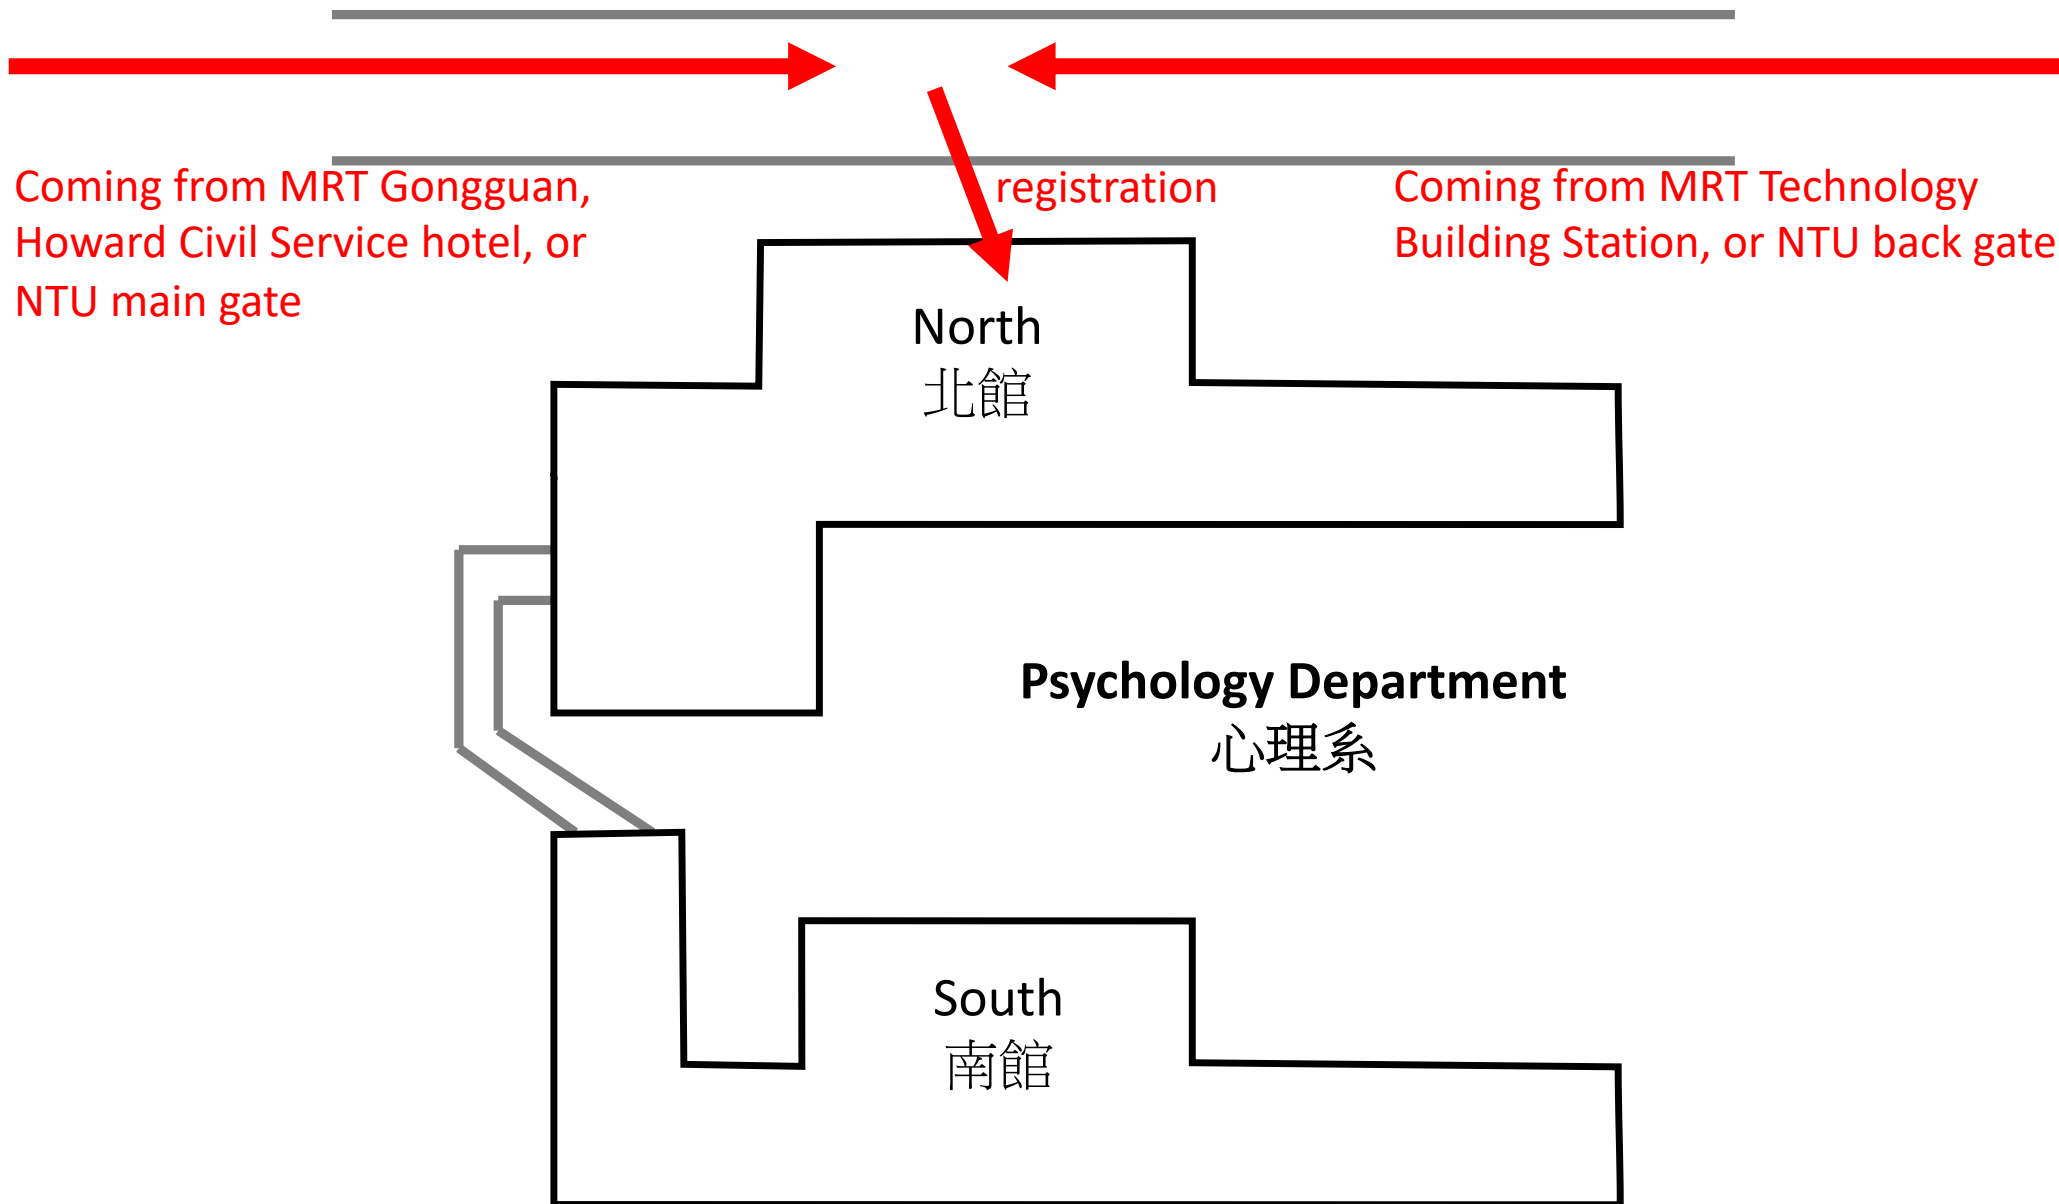

# Getting to NTU from the airport

Most international flights land at Taoyuan International Airport (TPE). The journey from Taoyuan International Airport to central Taipei is about 40 kilometers.

from	option	route	time	fare (estimate)
Taoyuan airport	Taxi	axis operating by shifts are located at the west side of Terminal 1's and 2's Arrivals Lobby	1h	TWD 1,300
	Bus & Taxi	Take bus (Kuo-kuang Line 1819 or CitiAir Bus 1961) directed to Taipei Main Station (臺北車站), and then take a taxi	1h30	TWD 350
	Bus & Metro	Take bus (Kuo-kuang Line 1819 or CitiAir Bus 1961) directed to Taipei Main Station (臺北車站), and transfer to MRT Xindian Line (新店線), get off at Gongguan station (公館站)	1h30	TWD 220
	Metro	Take Airport MRT to Taipei Main station (臺北車站), and then take Songshan-Xindian, MRT Line (松山新店線) to Gongguan Station (公館站)	50min	TWD 180
Songshan airport	Taxi	Taxi rank is located outside the Arrivals Lobby	20min	TWD 250
	Metro & Taxi	Take MRT Wenshan-Neihu Line (文湖線) to Technology Building station (科技大樓站), and then take a taxi	30min	TWD 120

圖例說明 Map Legend		
餐廳 Restaurant	網球場 Tennis Court	汽車停車場 Vehicle Parking
廁所 Toilet	游泳池 Swimming Pool	機車停車場 Motorcycle Parking
提款機 ATM	排球場 Volleyball Court	自行車拖吊保管場 Bike Pound
銀行 Bank	籃球場 Basketball Court	自行車修理站 Bike Shop
博物館 Museum	棒壘球場 Baseball Field	捷運站 Metro Station
訪客中心 Information	人工草皮球場 Artificial Turf Court	捷運站出入口 Metro Station Exit
書店 Bookstore	醫療站 First Aid Station	公車站 Bus Stop
出入口 (車輛可通行) Vehicle Exit		
出入口 (僅供行人/自行車通行) Pedestrian / Bike Exit		

Howard Civil Service Hotel  
Venue of banquet

往捷運 科技大樓站  
To Technology Building Metro Station

校總區 Taipei Main Campus

復興南路二段  
Sec. 2, Fuxing S. Rd.

Back gate

Venue 1  
Psychology Department North Hall  
心理系北館

Venue 2  
Psychology Department South Hall  
心理系南館

Main gate

Library

捷運公館站  
Gongguan Metro Station

Just sleep hotel

Coming from MRT Gongguan,  
Howard Civil Service hotel, or  
NTU main gate

Coming from MRT Technology Building  
Station, or NTU back gate